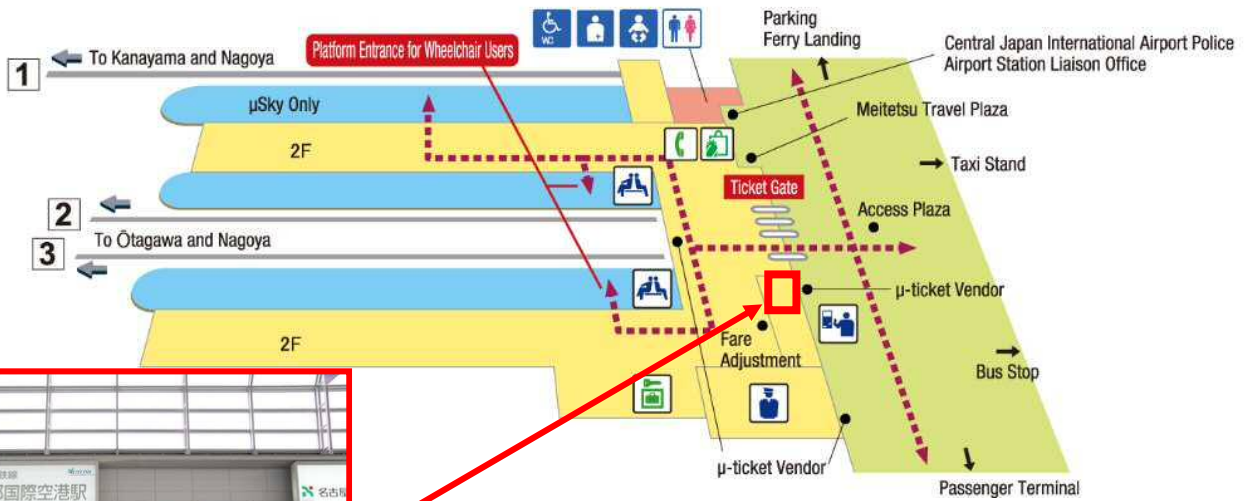

## Meitetsu Central Japan International Airport Station

### Central Japan International Airport Station Guide Map

First Train ~ Last Train

Platform Inside ticket gate Outside ticket gate Barrier-free route

## Meitetsu Nagoya Station Central Gate Ticket Window